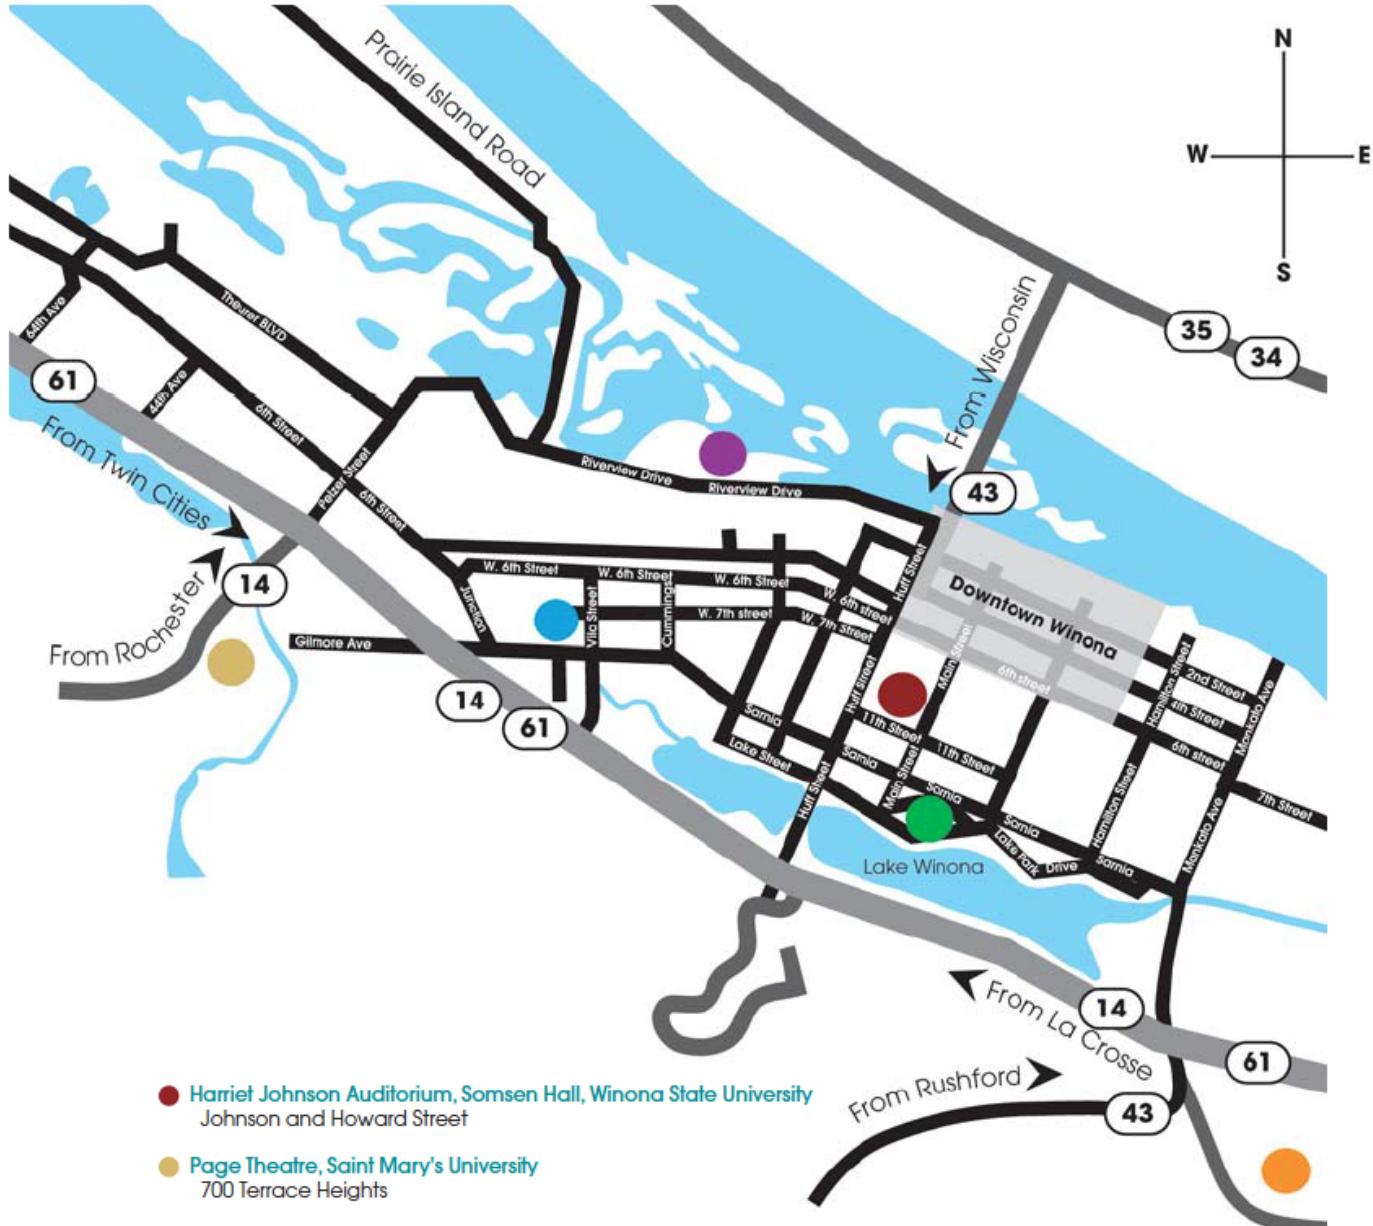

VENUE LOCATOR

- Harriet Johnson Auditorium, Somsen Hall, Winona State University
Johnson and Howard Street
- Page Theatre, Saint Mary's University
700 Terrace Heights
- Minnesota Marine Art Museum
800 Riverview Drive
- Lake Park Bandshell
- Chapel of Saint Mary of the Angels, Saint Teresa Campus of Saint Mary's University
Corner of Vila and West 7th
- Winona Middle School Auditorium
1570 Homer Road