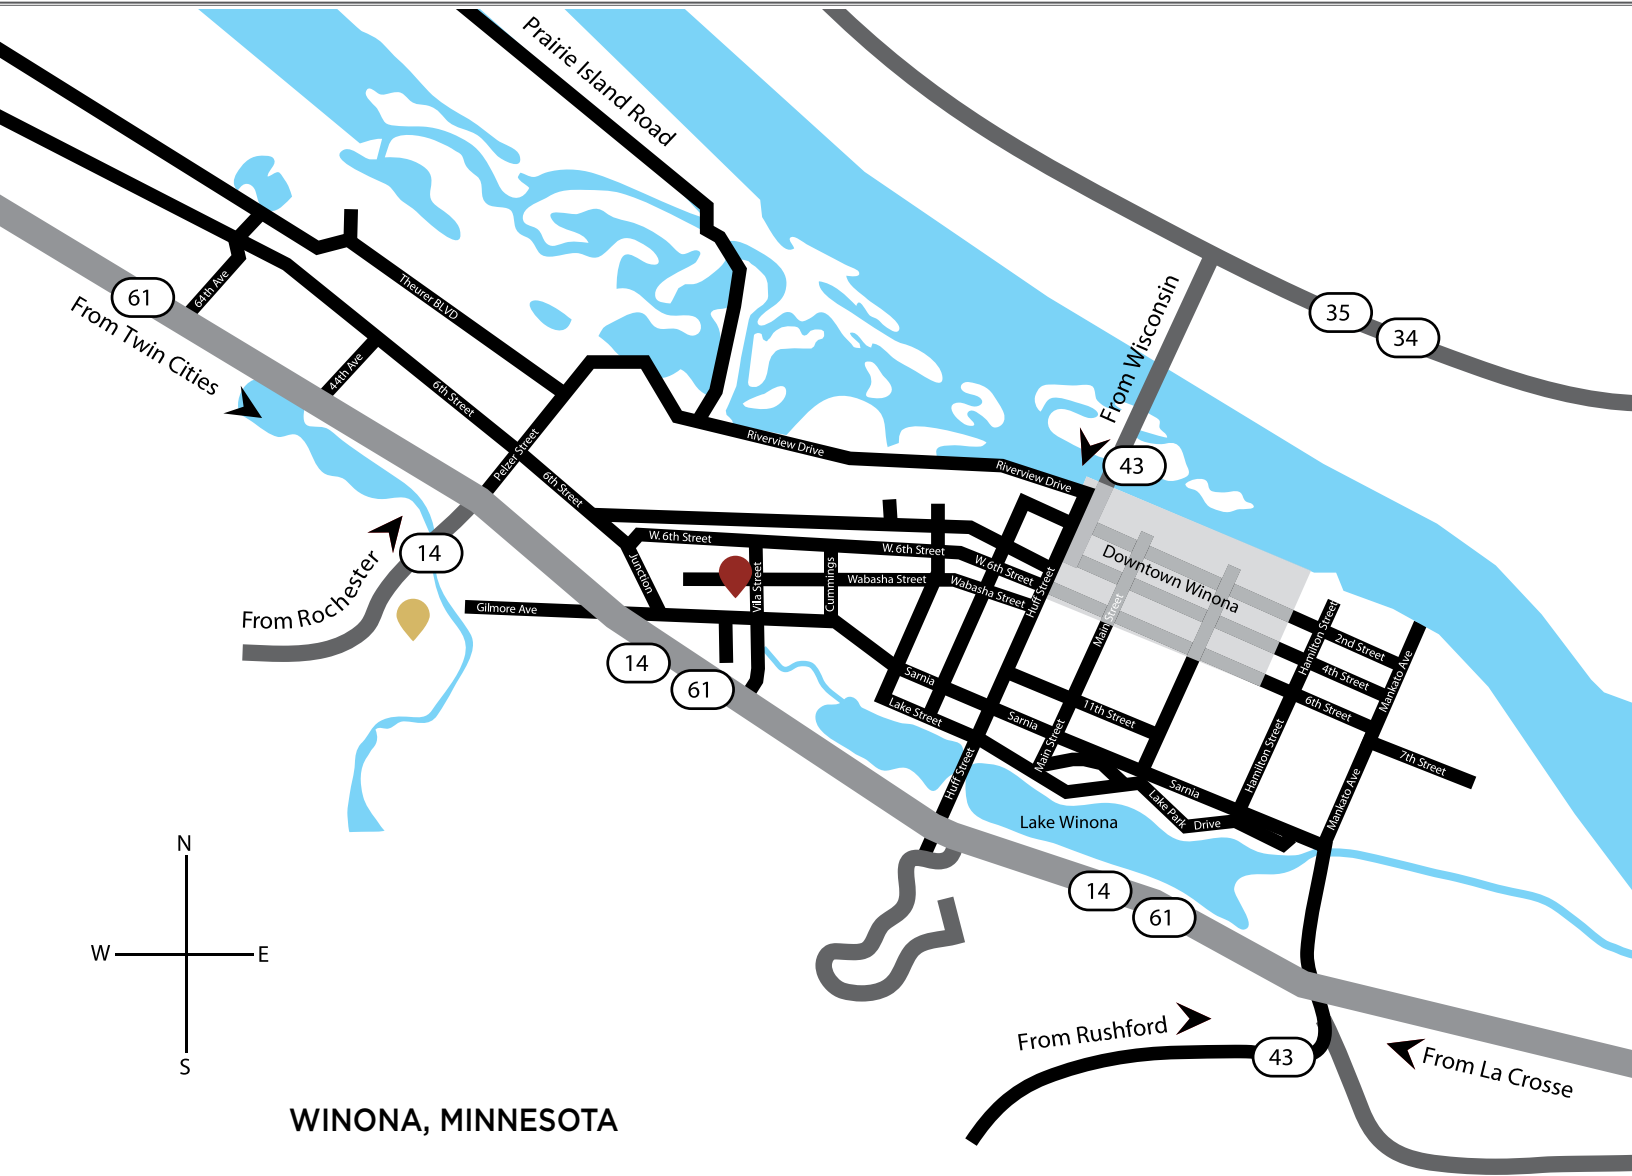

# VENUE LOCATOR

## WINONA, MINNESOTA

-  **Chapel of Saint Mary of the Angels**  
1160 W Wabasha St, Winona, MN 55987
-  **Page Theatre, Saint Mary's University**  
700 Terrace Heights, Winona, MN 55987